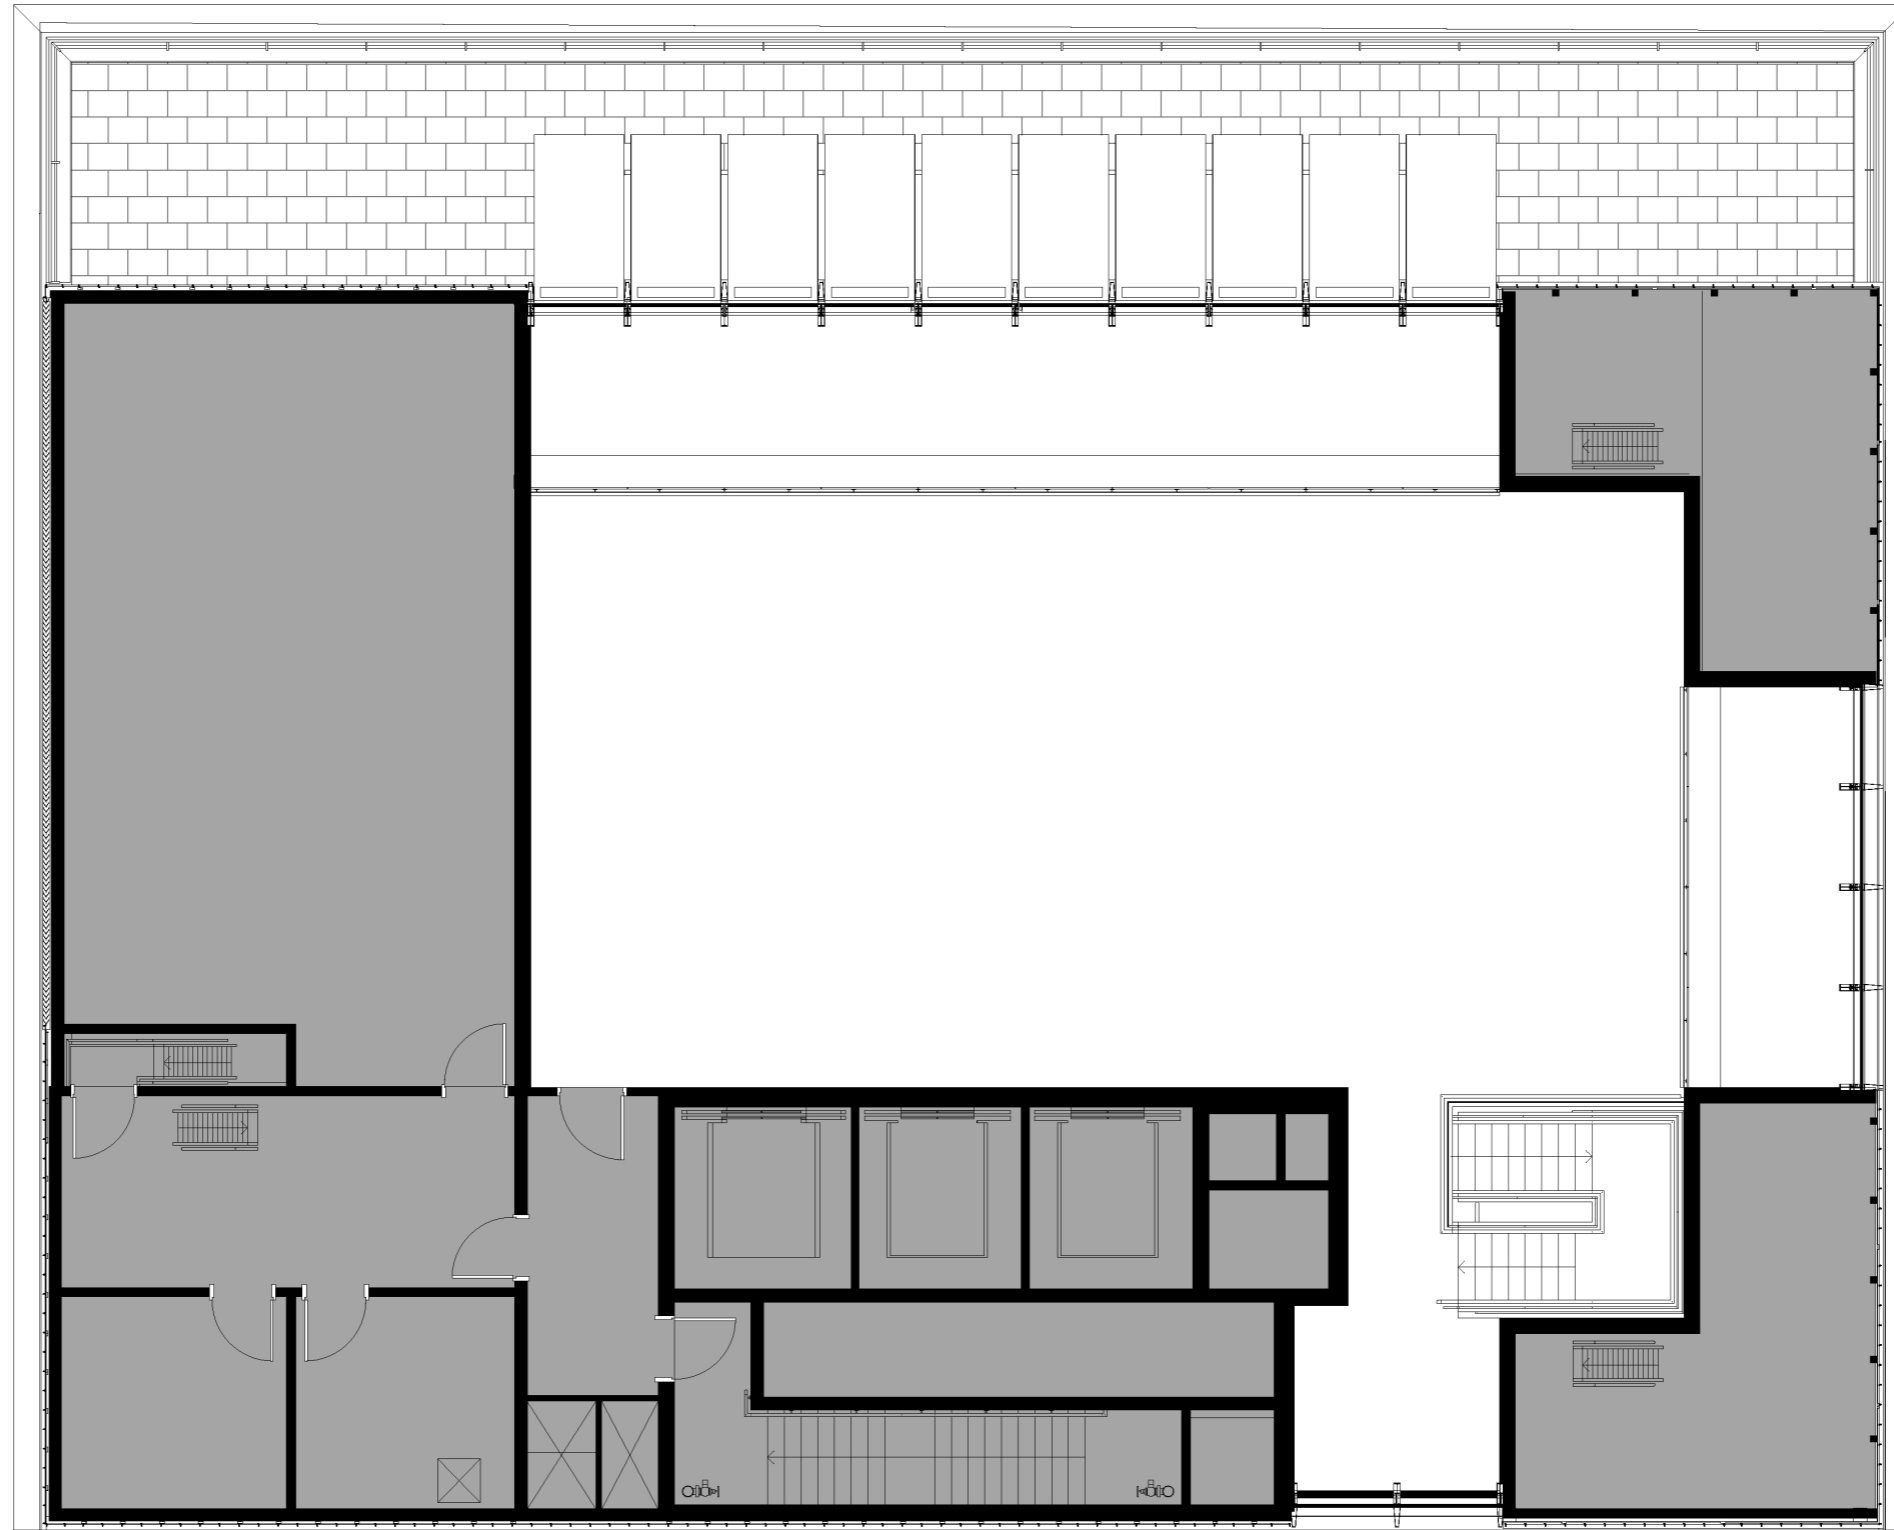

MARGARET STREET

WYNYARD LANE

GEORGE STREET

2  
7  
5

# SKY TERRACE MEZZANINE

170 SQM

**JOHN  
HOLLAND**