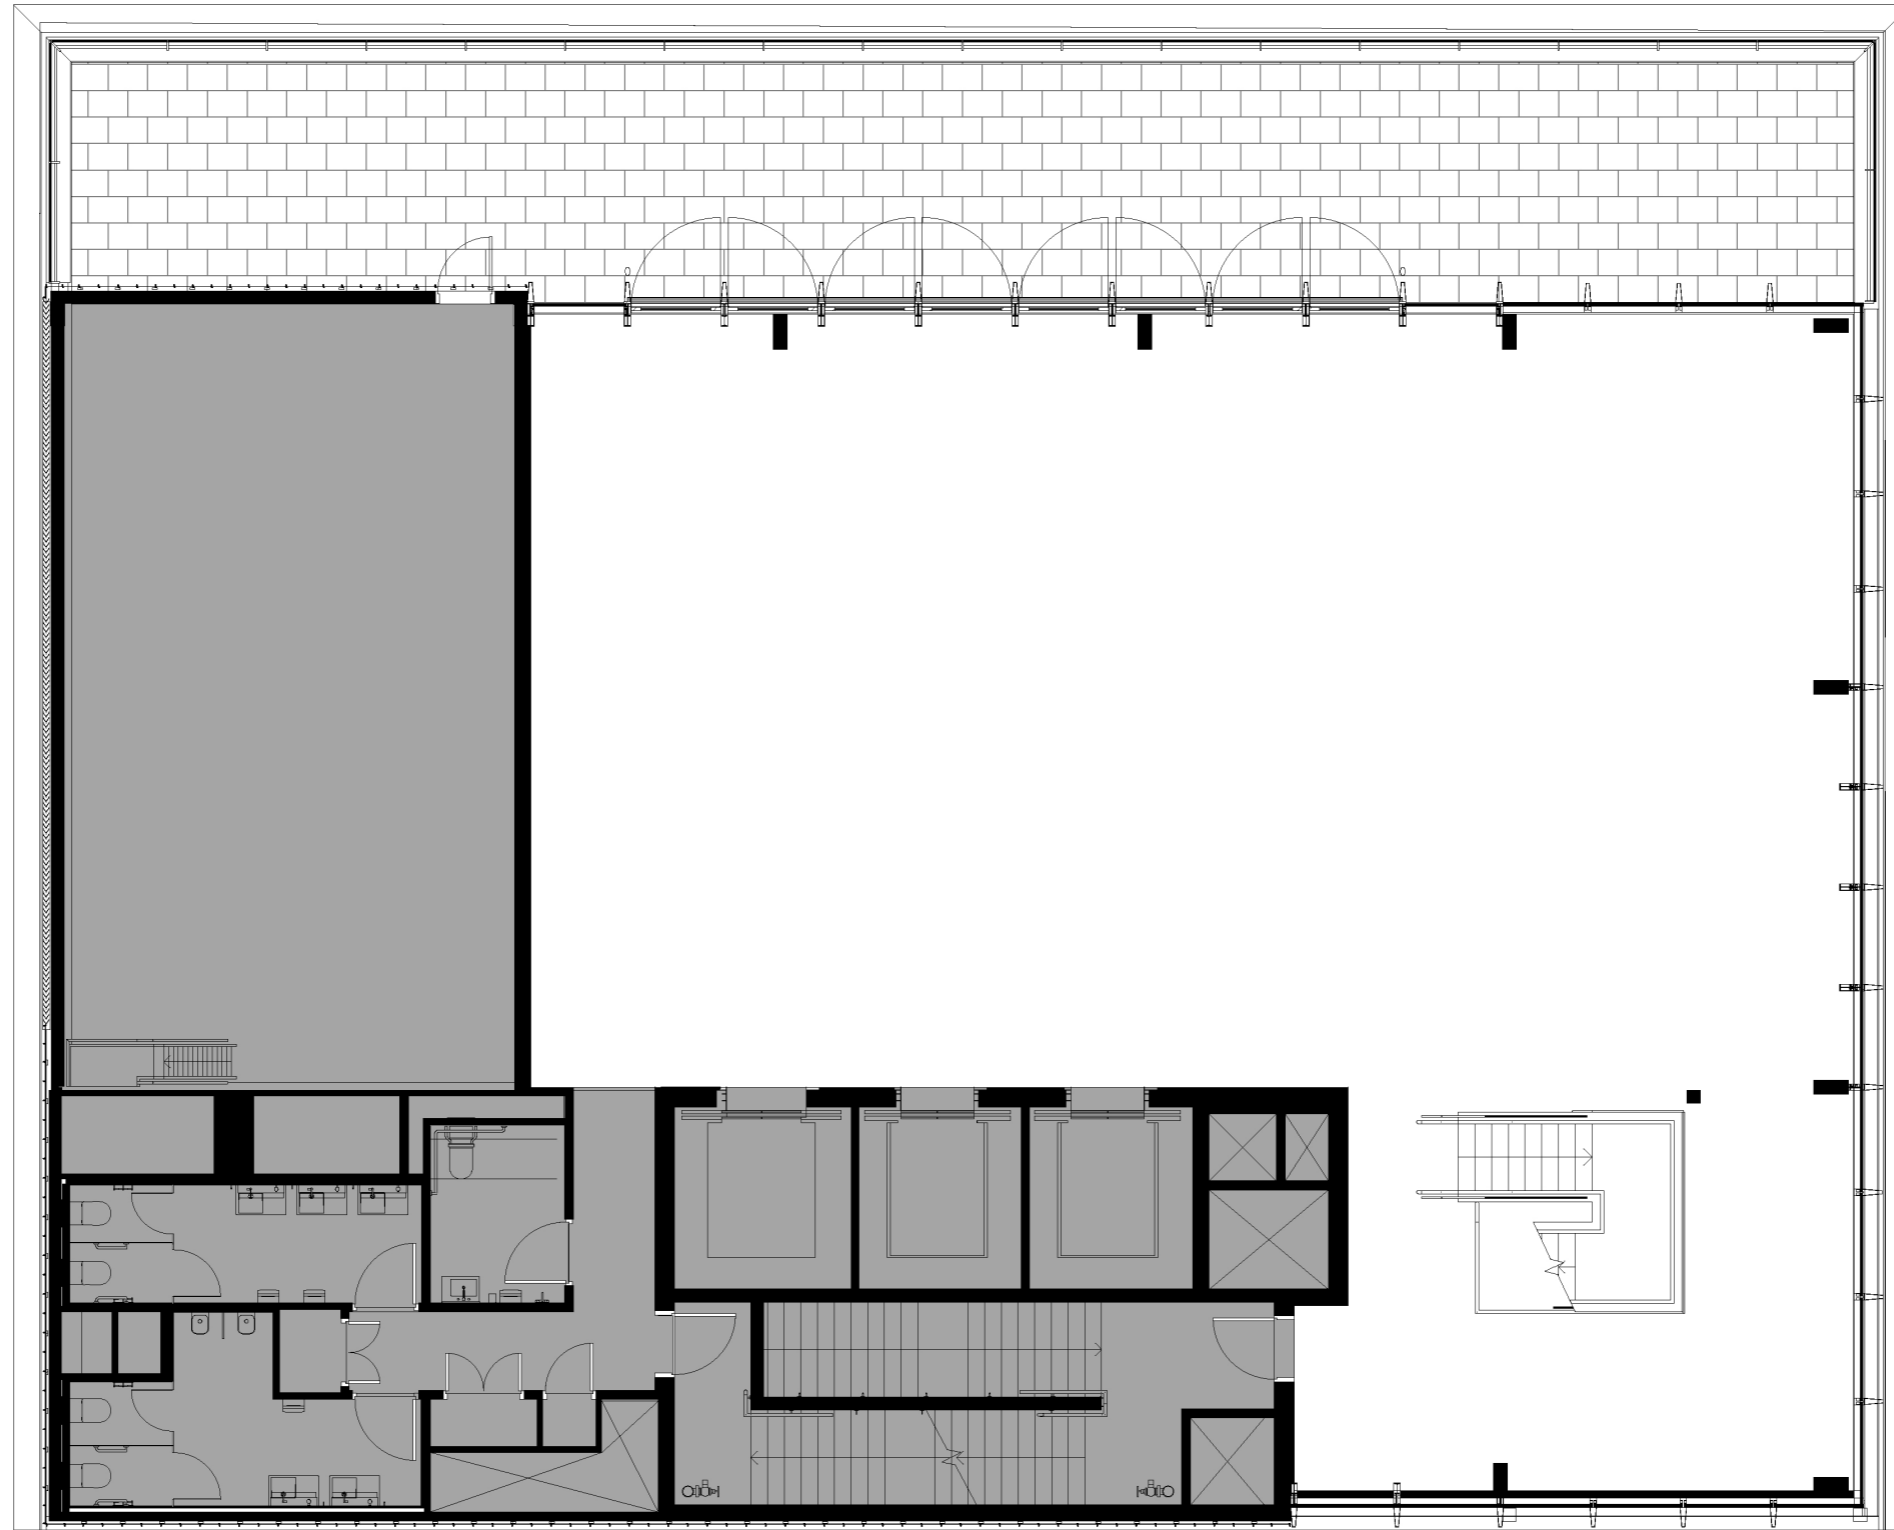

MARGARET STREET

WYNYARD LANE

GEORGE STREET

2
7
5

SKY TERRACE

280 SQM (+ 70 SQM Terrace)

**JOHN
HOLLAND**